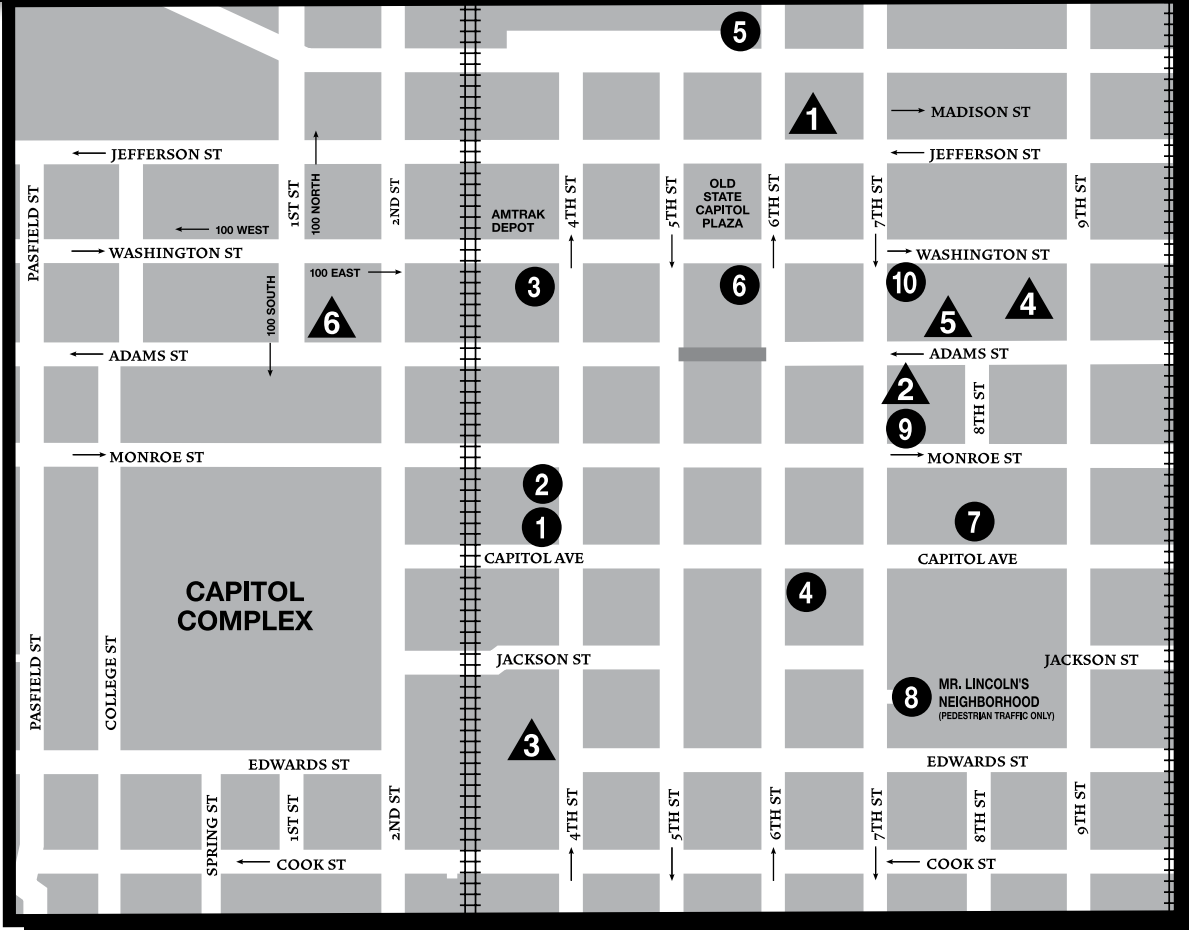

DOWNTOWN PARKING

Springfield
ILLINOIS

● PUBLIC PARKING GARAGES & LOTS

1. 4th & Capitol
2. 4th & Monroe
3. 4th & Washington
4. 6th & Capitol
5. 6th & Madison (Presidential Museum)
6. 6th St. between Washington & Adams (underground)
7. 7th & Capitol (under public library)
8. 7th St. between Edwards & Capitol
9. 7th & Monroe (Near Hilton Springfield Hotel)
10. 7th & Washington (Near PCCC and President Abraham Lincoln Hotel)

▲ SITES & HOTELS

1. Abraham Lincoln Presidential Museum
2. Hilton Springfield
3. Mansion View Inn & Suites
4. Prairie Capital Convention Center
5. President Abraham Lincoln Hotel & Conference Center
6. The State House Inn - A Clarion Collection Hotel